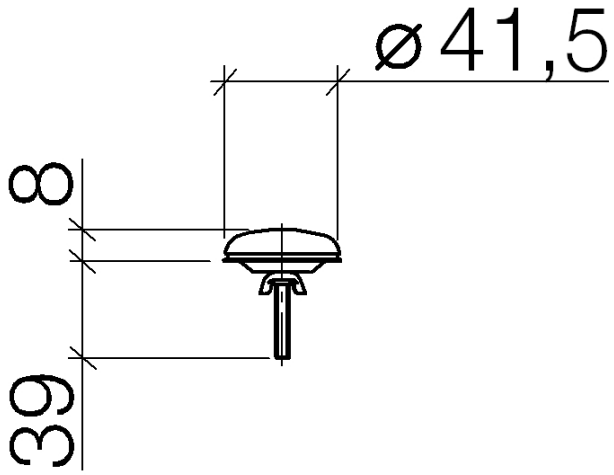

12 715 970

Fits: IMO, LULU, MADISON, MEM, TARA,  
CL.1, LISSÉ, VAIA, META, CYO

	Light Gold	12 715 970-26
	Chrome	12 715 970-00
	brushed chrome	12 715 970-04
	Brushed Platinum	12 715 970-06
	Platinum	12 715 970-08
	Durabrand (23kt Gold)	12 715 970-09
	Dark Chrome	12 715 970-19
	Brushed Light Gold	12 715 970-27
	Brushed Durabrand (23kt Gold)	12 715 970-28
	Matte Black	12 715 970-33
	Brushed Bronze	12 715 970-42
	Brushed Champagne (22kt Gold)	12 715 970-46
	Champagne (22kt Gold)	12 715 970-47
	Brushed Chrome	12 715 970-93
	Brushed Dark Platinum	12 715 970-99

## Cover for tap hole - Light Gold

---

IMO

12 715 970

12 715 970

12 715 970

Parts for other  
finishes can be found  
here: [Chrome](#)